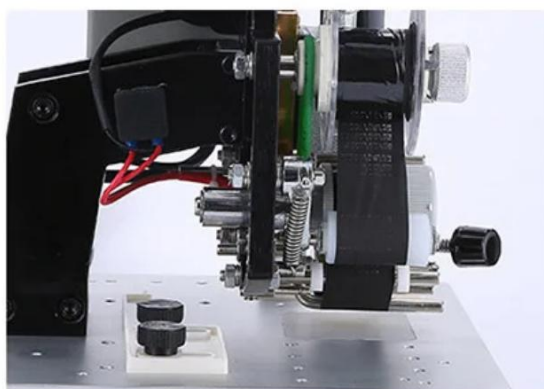

3

Copper Heating Character Granule

Metal pedal 03

When not using continuous automatic printing mode, you can choose to use debug mode in conjunction with

04 Belt wrench

When putting on the tape, press the wrench to feed the tape tensioning shaft, which is easy to unfold and the tape will not be scratched.