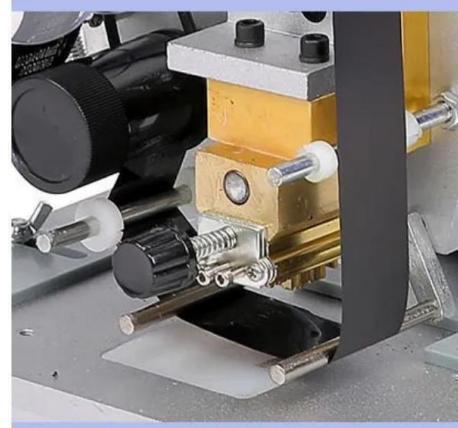

Copper Heating Character Granule