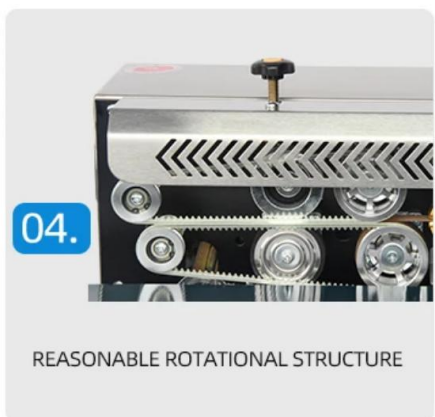

Price:- 25000 ₹ + 4500 ₹ 18% Gst Total Payable 29500 ₹.

PURE COPPER ENCLOSED GEAR BOX RUST-PROOF SHAFT DURABLE & POWERFULL

01.

EASY OPERATION

02.

THE PRESSURE ADJUSTABLE
AND WITH PROTECTIVE COVERING

03.

DURABLE AND BEAUTIFUL CONVEYOR