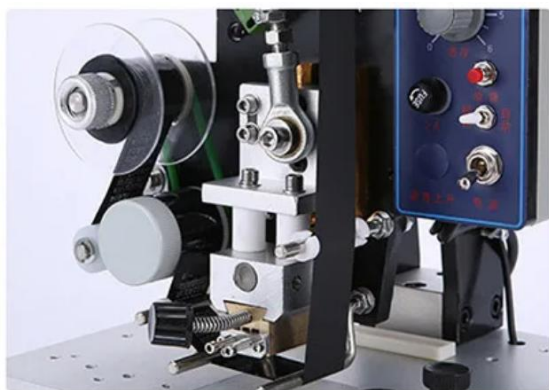

Metal pedal 03

When not using continuous automatic printing mode, you can choose to use debug mode in conjunction with