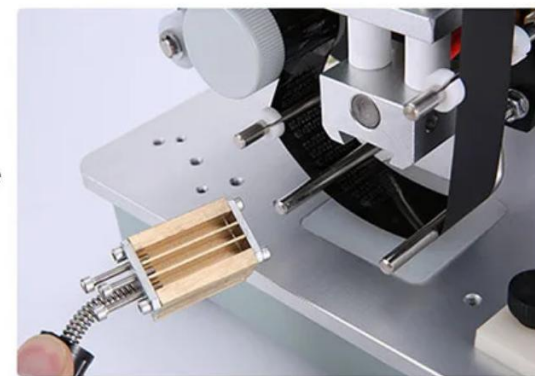

Price:- 99900 ₹ + 12% GST 17982 ₹ Total Payable 117882 ₹.

1

Foot Pedal

01 Simple Control Panel

Simple panel, adjustable temperature 0-200°C (can be Adjust according to product thickness) start up preheating 10-15 minutes to start working

2

Optimal Motor

02 Hot head installation font

The pure copper characters on the metal ironing head conduct heat quickly, and a row can hold 13 characters. When removing the characters, you need to use a Phillips screwdriver to loosen the right screw to install