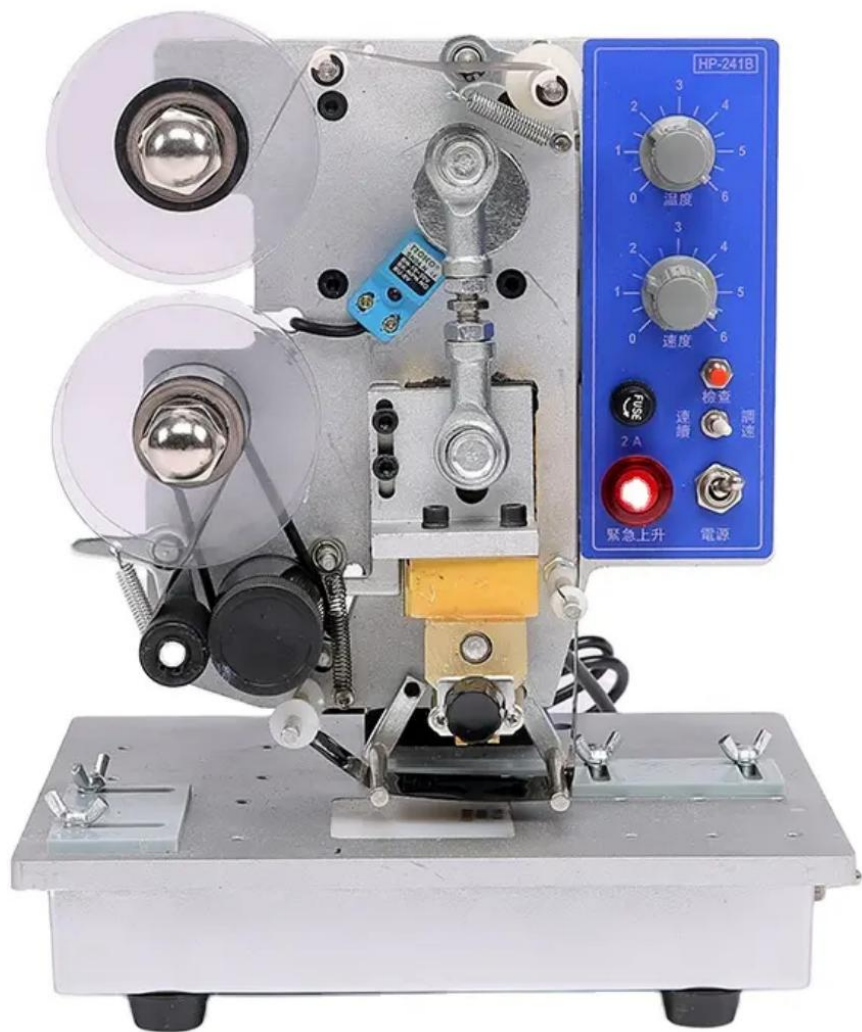

[Click Here to Read More!](#)

Technical Details

Model:- Yukti 532. **Power:-** 120W. **Power Consumption:-** 120W Per Hour. **Heating Temperature:-** Max. 200C. **Printing Size:-** 1 Line, 15 Characters, 4 X 35 MM, 2 Lines, 30 Characters, 8 X35 MM, 3 Lines, 45 Characters, 12 X 35 MM. **Printing Speed:-** Up To 120 Prints/ Minute. **Character Size:-** 2 X 4MM. **Voltage:-** 220V/50Hz. **Noise Level:-** 45-50decibels. **Product Size:-** 350*350*350mm. **Control:-** Button. **Weight:-** 9.5kg. **Warranty:-** 1 Year. **Shipping:-** All India Free. **Service:-** Online.

Price:- 29000 ₹ + 12% GST 5220 ₹ Total Payable 34220 ₹.